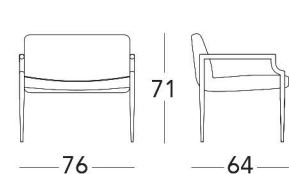

pag. 41
art. 16004AR