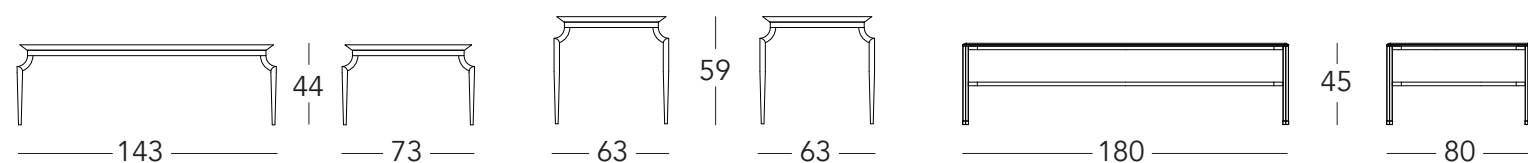

pag. 66 - 67
art. 19006CT