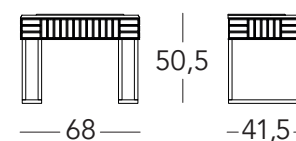

pag. 82 - 83
art. 11003NT