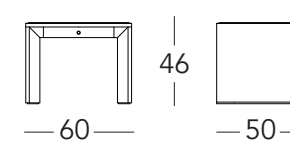

pag. 90 - 91
art. 11006NT