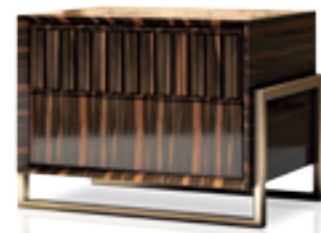

pag. 92

art. 11005NT

Night table in ebony with
steel legs
cm. 68 x 42 x h51