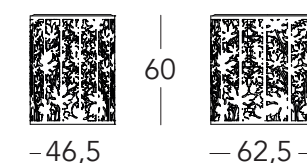

pag. 74 - 75
art. 19004ST