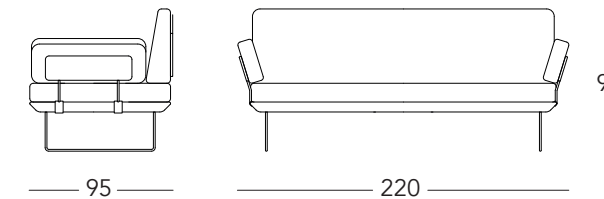

pag. 52 - 53
art. LM015

pag. 73
art. 17012SO