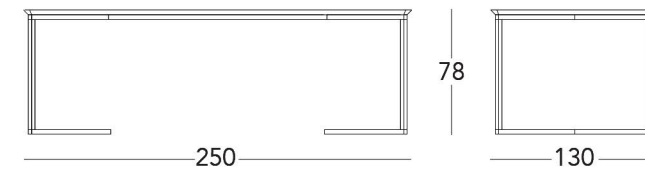

pag. 54 - 57
art. 1800TA25