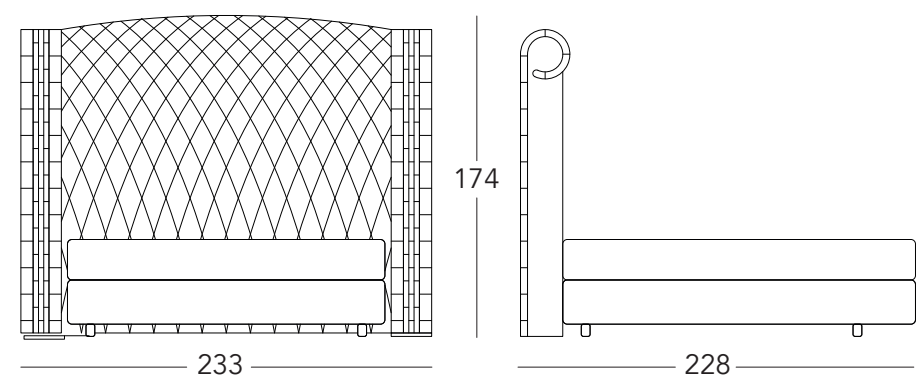

pag. 24 - 27
art. 19002CT

pag. 28 - 29
art. 19001ST