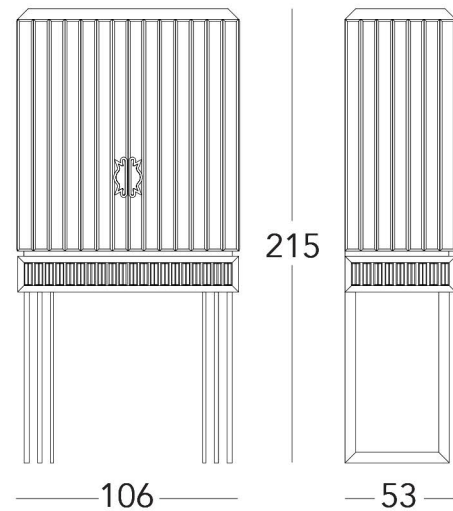

pag. 42 - 43
art. 15001SI