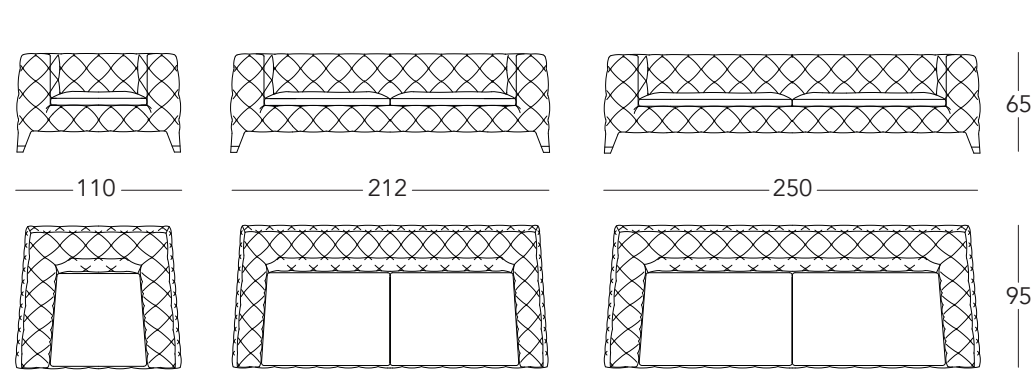

pag. 44
art. 15003MB

pag. 46 - 49
art. 15002BC

pag. 22 - 23
art. 17001AR art. 17002SO

art. 17003SO