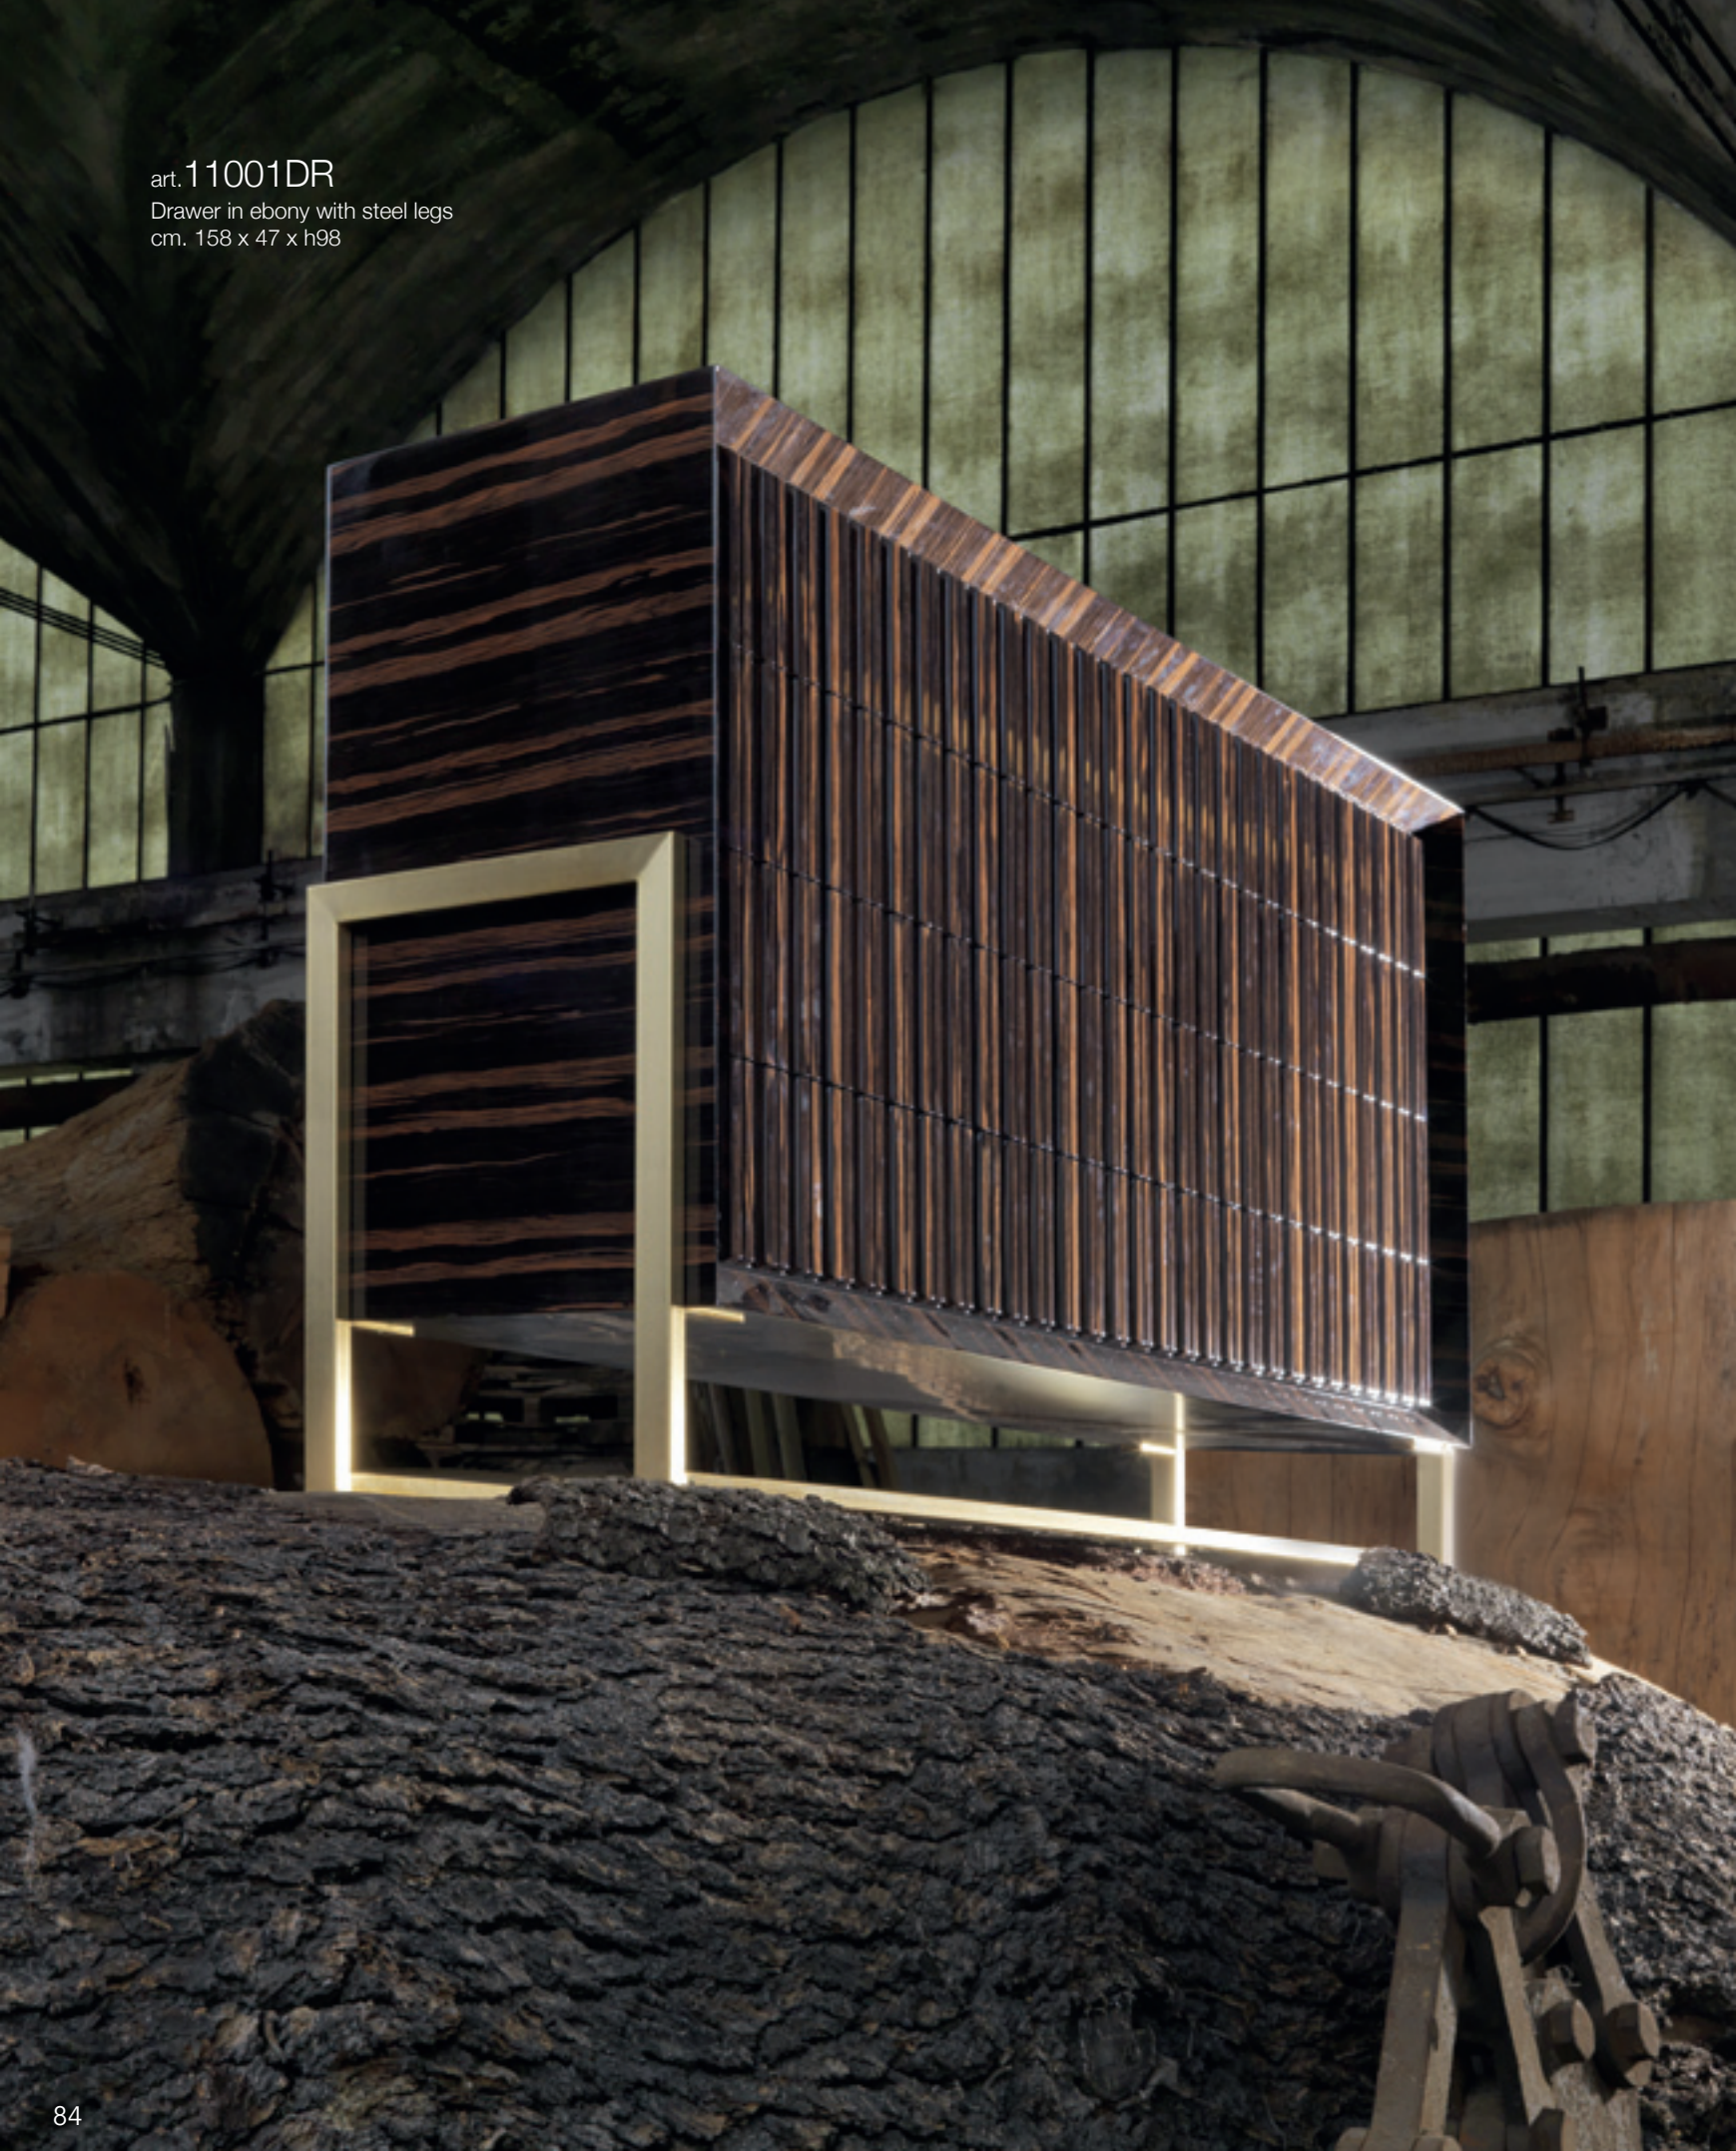

art. 11003NT
Night table in ebony with steel legs
cm. 68 x 41,5 x h50,5

art. 11001DR
Drawer in ebony with steel legs
cm. 158 x 47 x h98