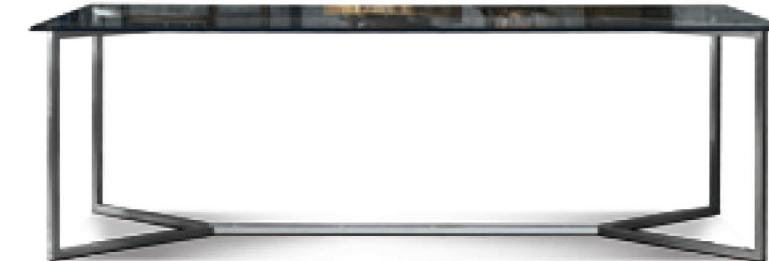

art. 20001WD20
Writing desk with
leather top and steel legs
cm. 220 x 100 x h77

pag. 54 - 57
art. 18005TA25
Dining table with crystal top and steel legs
cm. 250 x 130 x h78