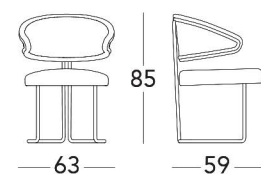

pag. 6 - 11
art. 16001CH