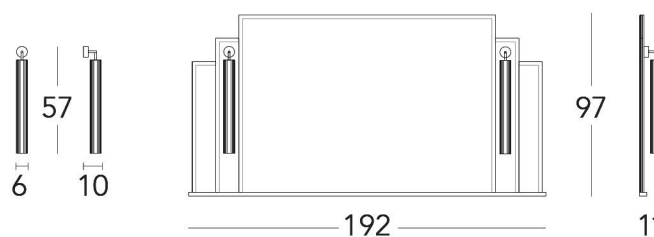

pag. 42
art. 12001MIA