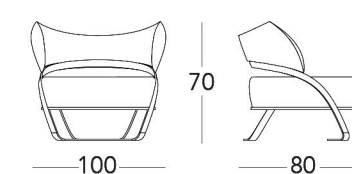

pag. 30 - 31
art. 16005AR