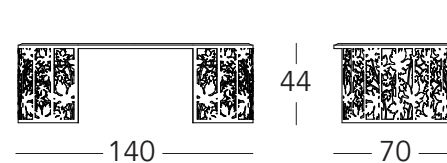

pag. 74 - 75
art. 19005CT