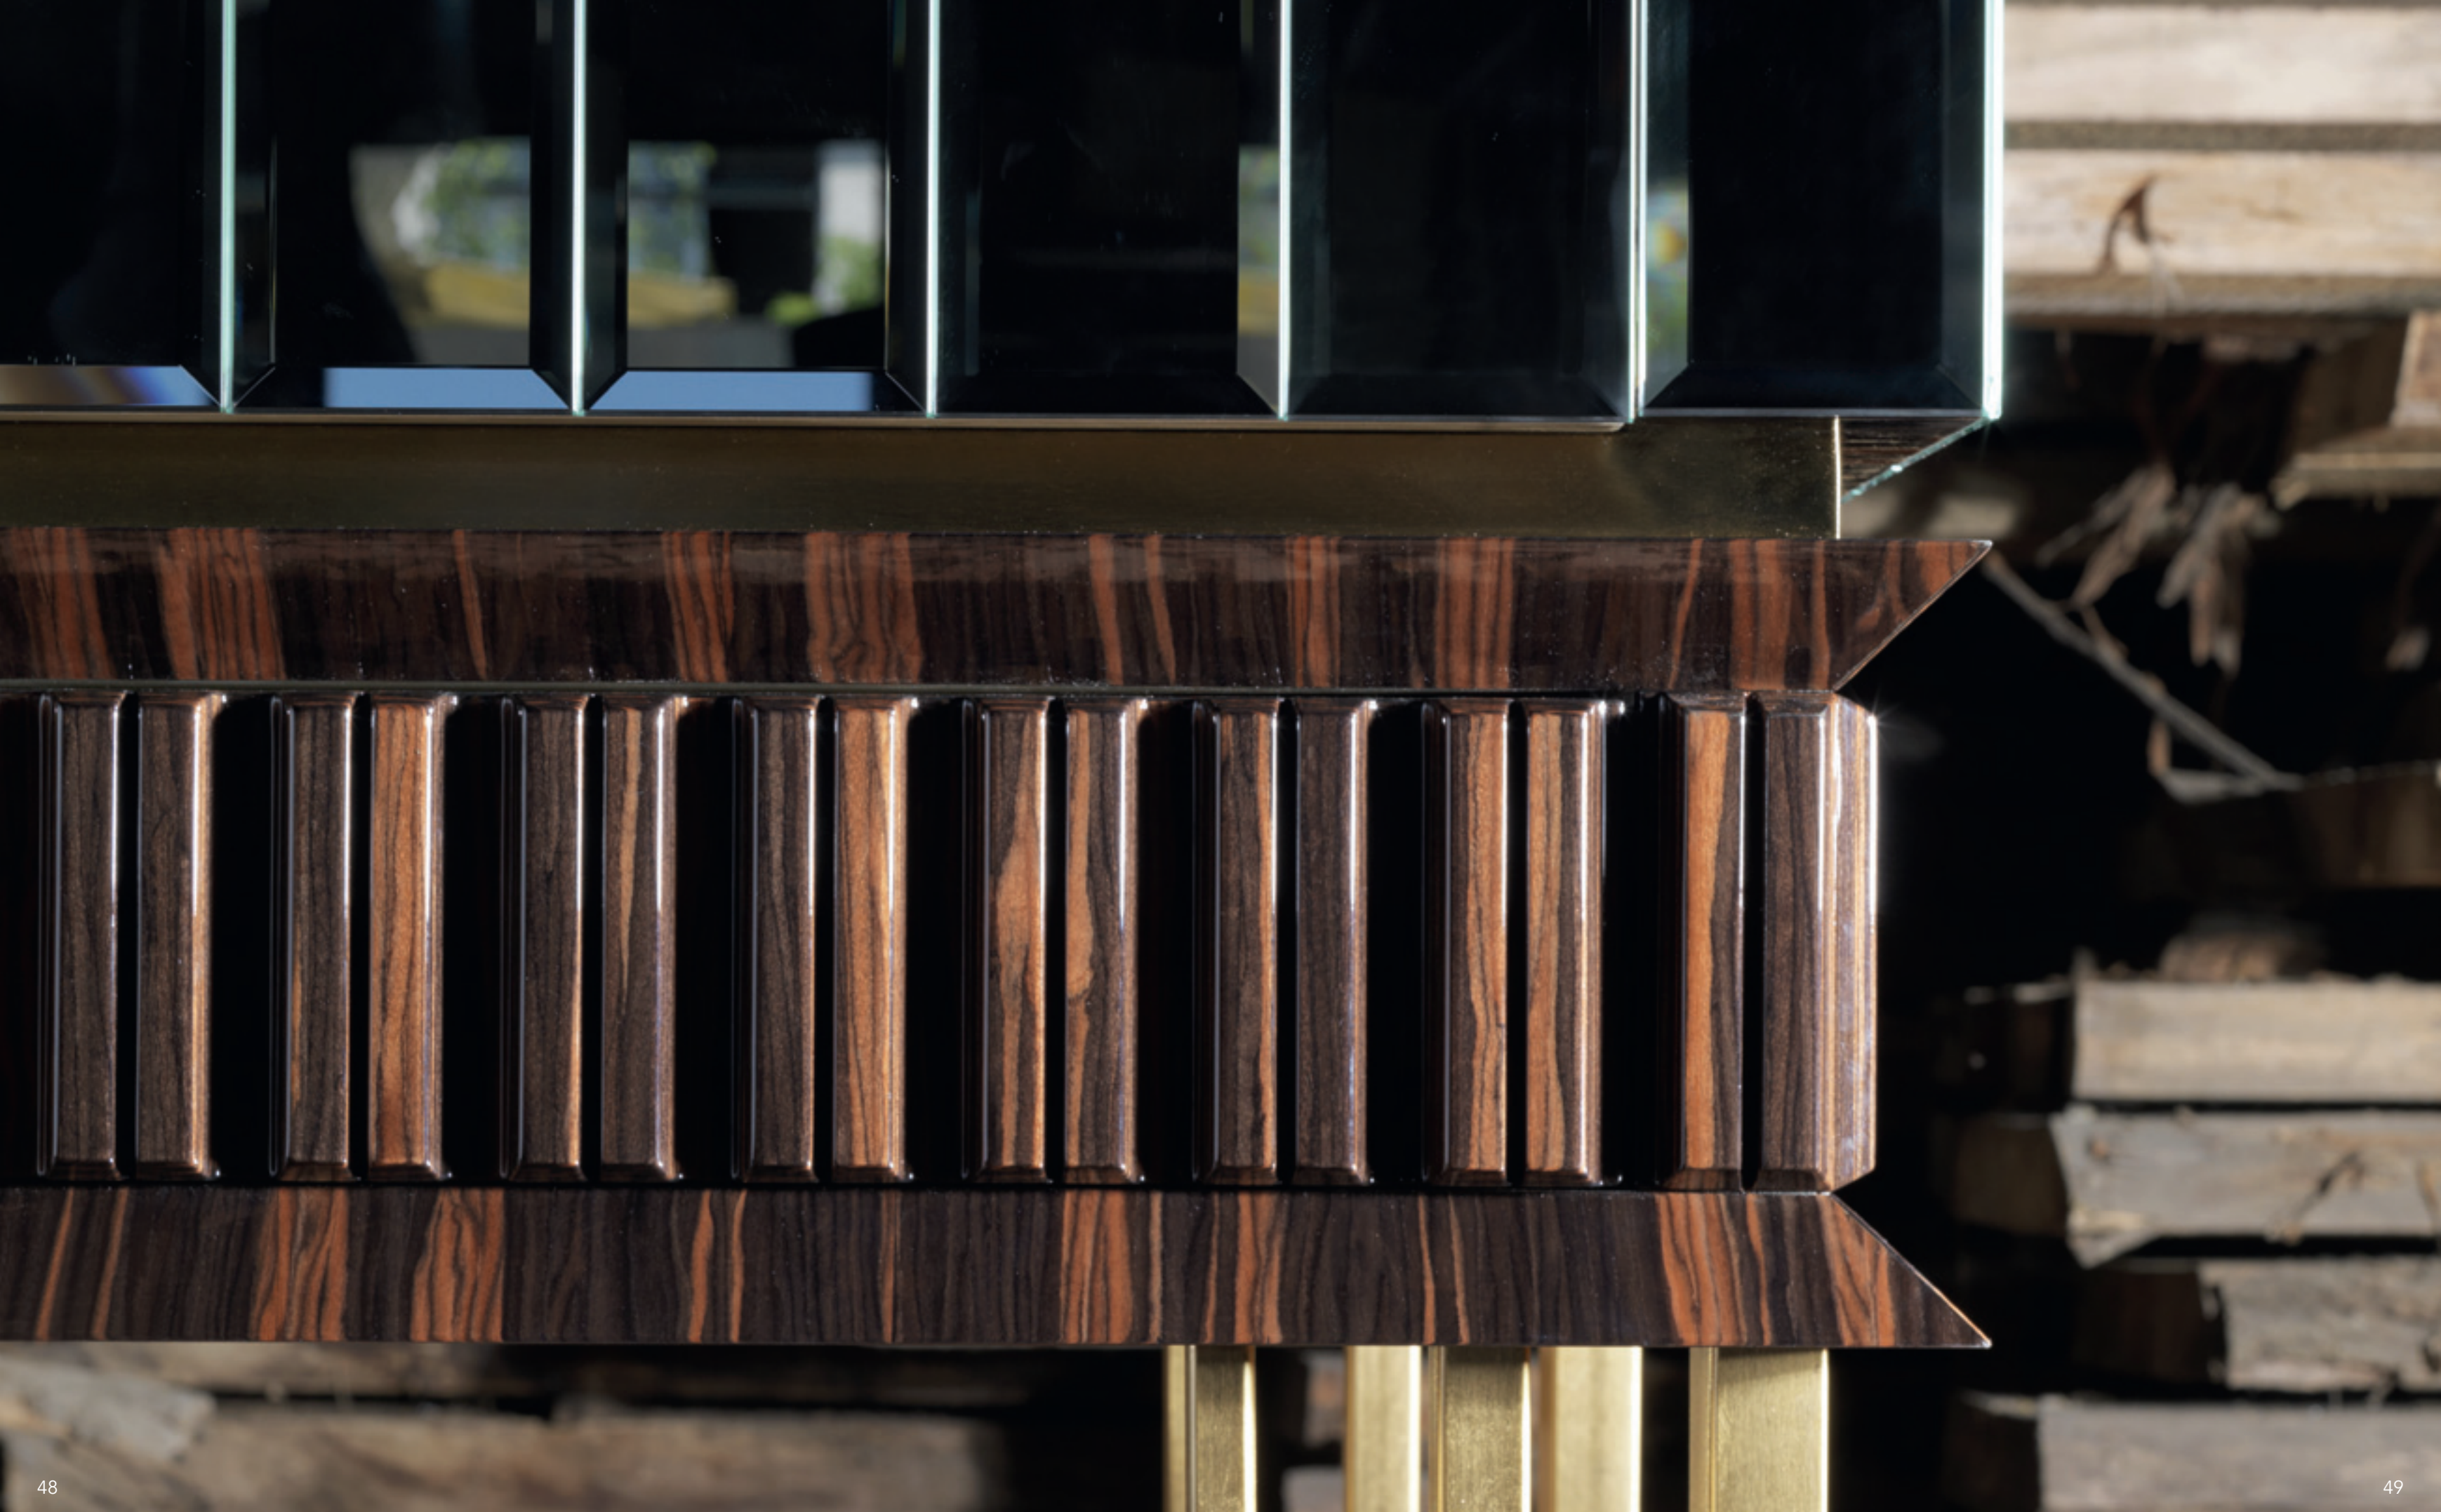

art. 15006SH  
Showcase with crystal and steel base  
cm. 84 x 45 x h193

art. 15002BC  
Bar cabinet with crystal and steel legs  
cm. 106 x 53 x h215,5

art. LM205  
Bar stool with steel structure  
cm. 48 x 60 x h110