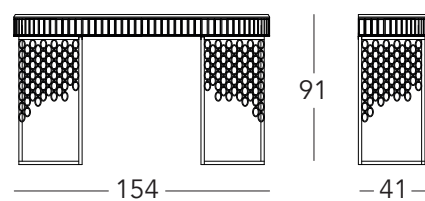

pag. 70 - 71
art. 15007CO