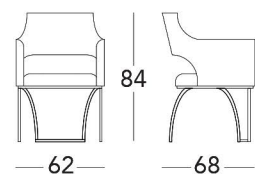

pag. 34 - 40
art. 16002CH