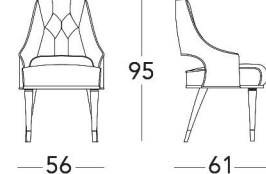

pag. 54 - 55 60 - 61
art. 16007CH