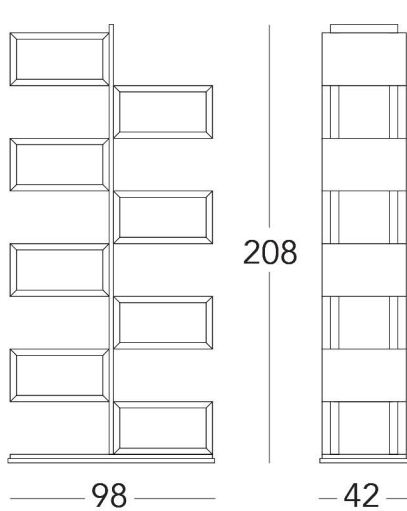

pag. 84 - 85
art. 11001DR