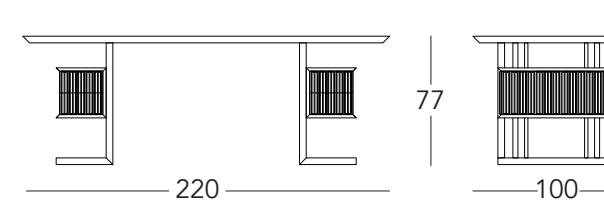

pag. 94 - 95
art. 20001WD2O