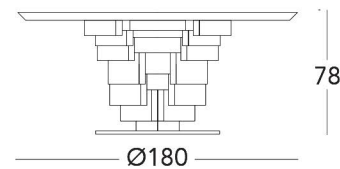

pag. 40
art. 18003RTA