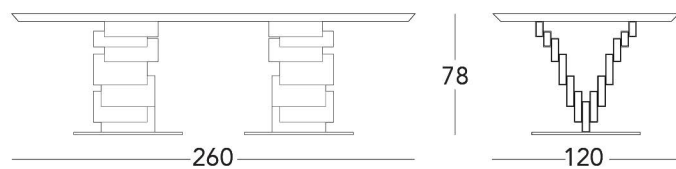

pag. 34 - 37
art. 18001TA26