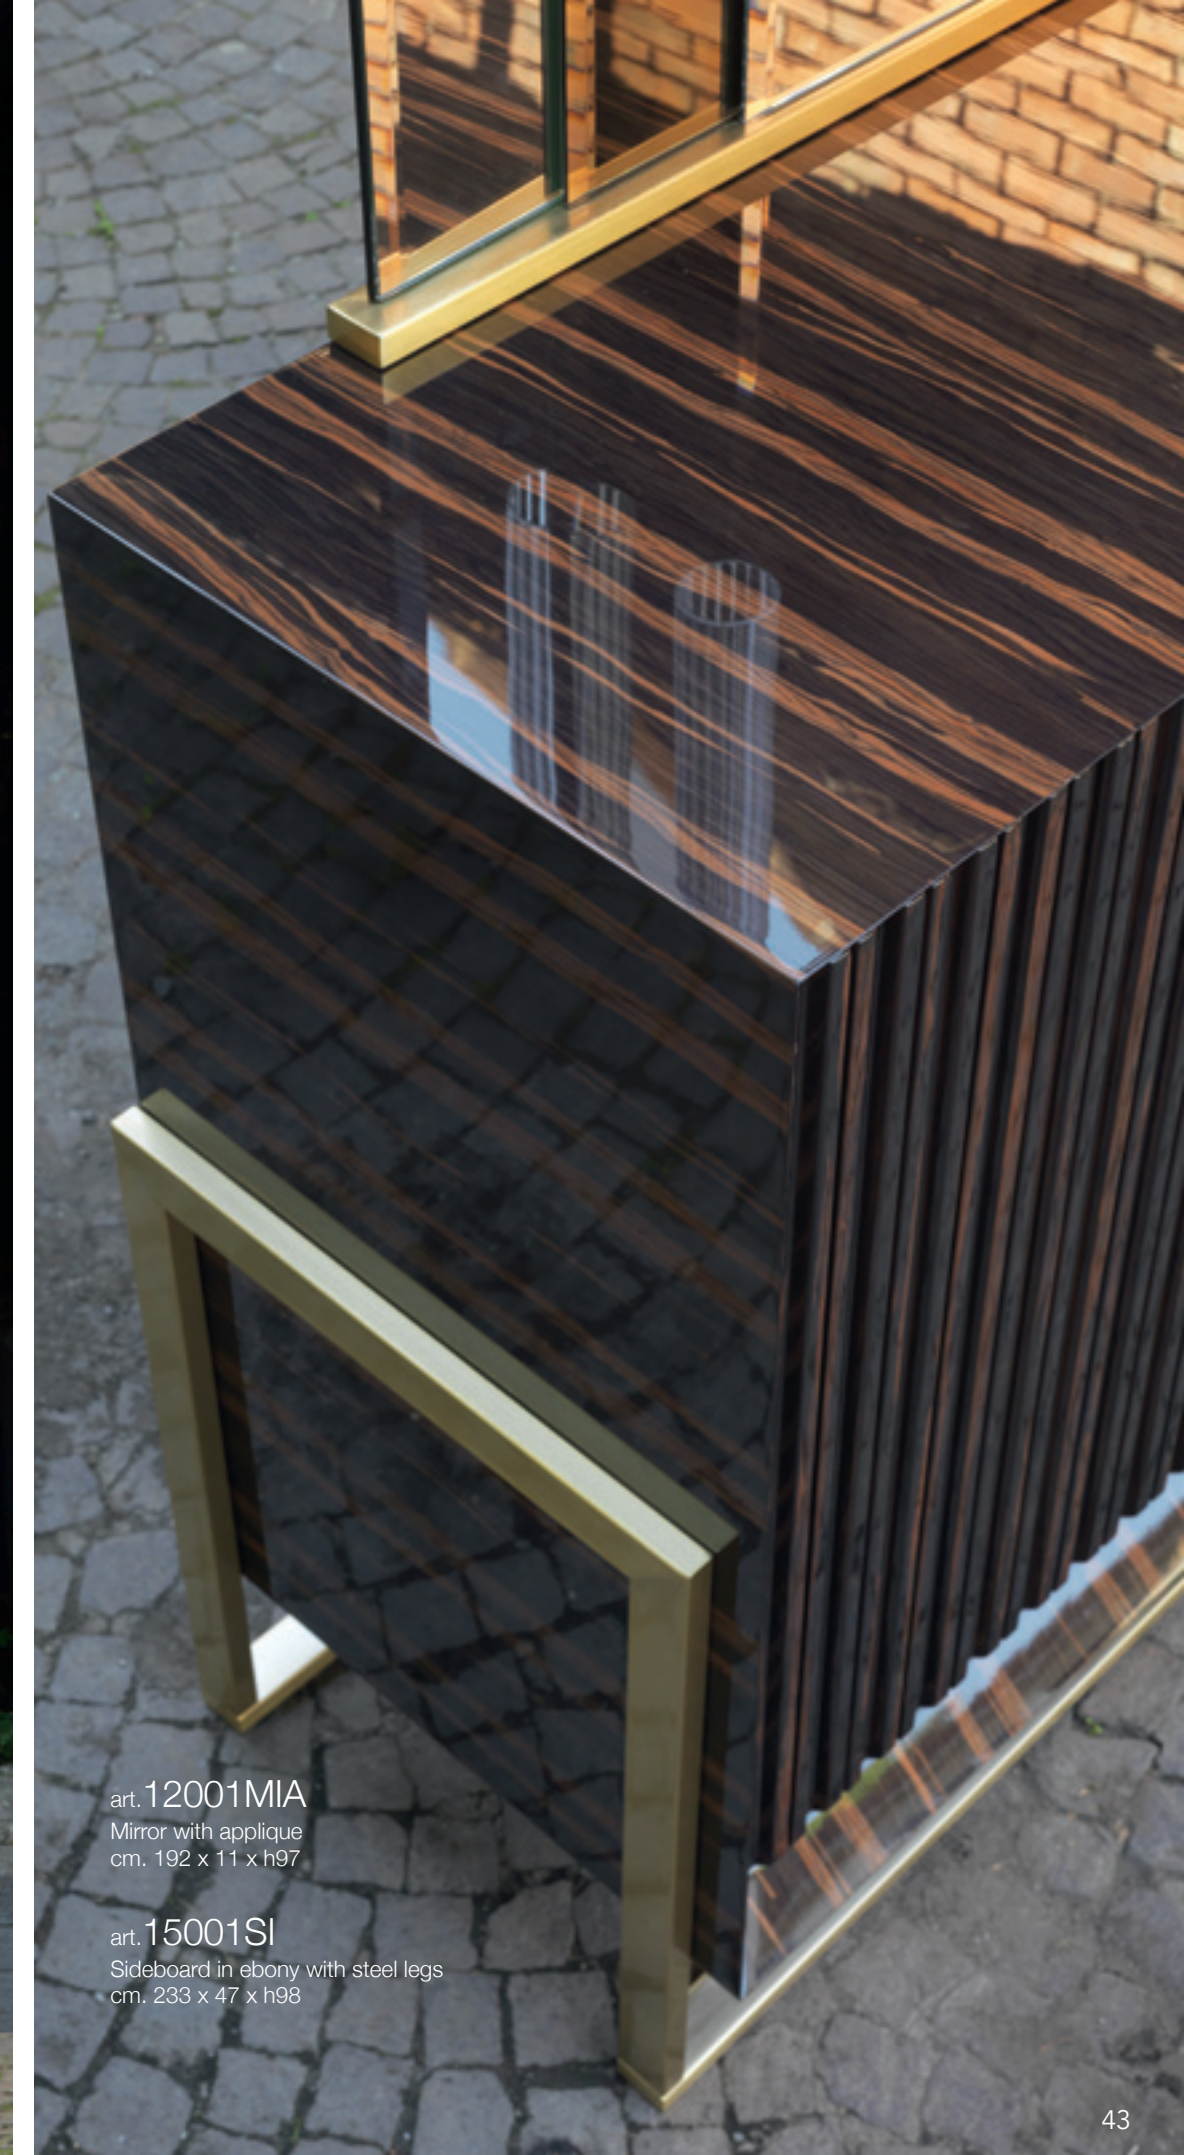

art. 12001MIA
Mirror with applique
cm. 192 x 11 x h97

art. 15001SI
Sideboard in ebony with steel legs
cm. 233 x 47 x h98