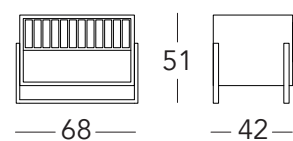

pag. 92
art. 11005NT