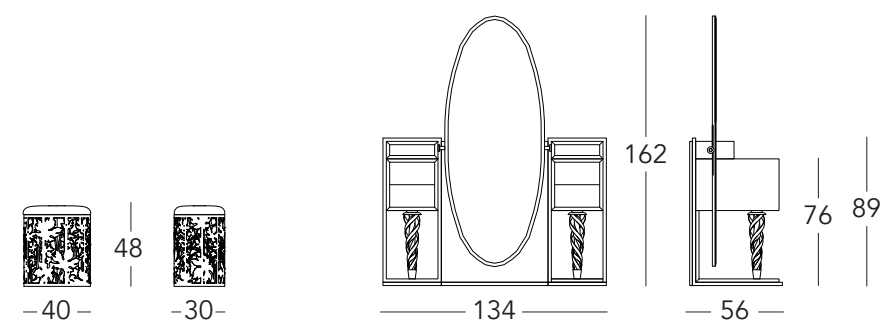

pag. 78 - 81
art. 13001BE18 art. 13001BE20

pag. 86 - 88 - 89
art. 14001PO

pag. 86 - 87
art. 11002DT