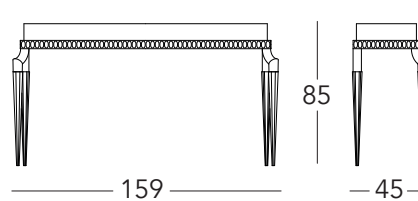

pag. 93
art. 15004CO