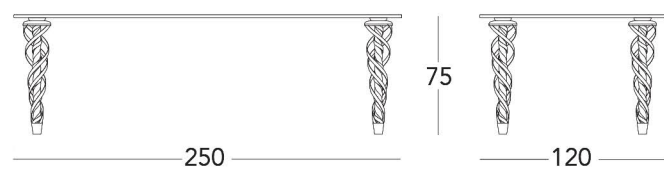

Console in ebony with  
steel conic legs  
cm. 159 x 45 x h85

pag. 94

art. 20001WD20

Writing desk in ebony and steel legs  
cm. 220 x 100 x h77

pag.95

art. 20001WD20

Writing desk with  
leather top and steel legs  
cm. 220 x 100 x h77