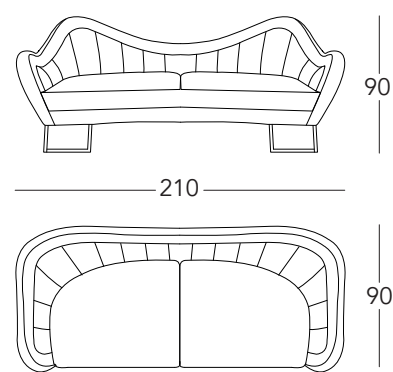

pag. 50 - 51
art. LM205

pag. 62 - 65
art. 17022SO