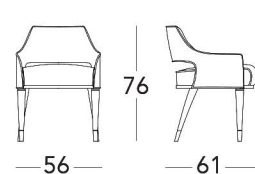

pag. 54 - 55 58 - 59
art. 16008CH