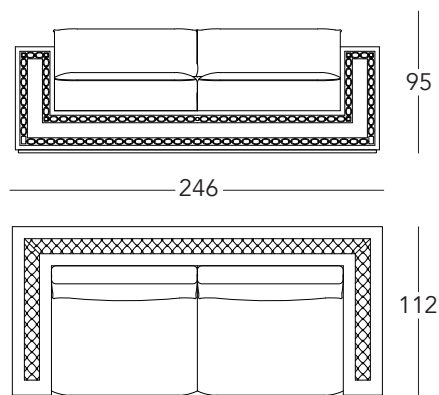

pag. 45
art. 15006SH

pag. 68 - 69
art. 17033SO