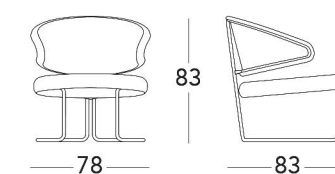

pag. 72
art. 16003AR