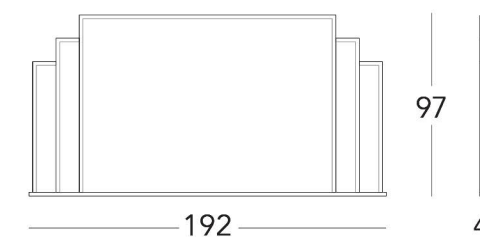

art. 12001MI